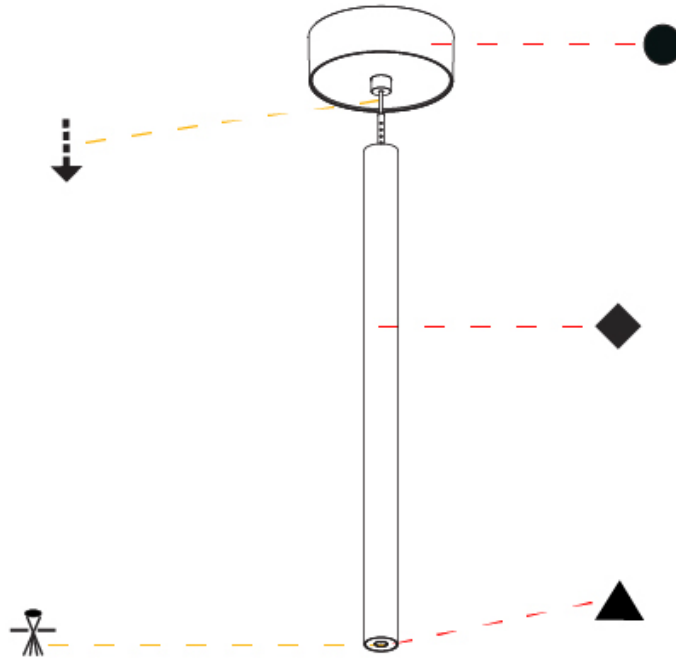

#### PHYSICAL

Shape: Cylinder  
 Diameter (mm): 28  
 Diameter (in): 1 1/8  
 Height (mm): 450  
 Height (in): 17 11/16  
 Max. Overall Height (mm): 2450  
 Max. Overall Height (in): 96 7/16  
 Light Distribution: Downlight  
 Weight (kg): 0.504  
 Weight (lbs): 1.11  
 Fixture Finish: SSR / BKV / CWI / CRY / HAB / UFT / ITA / RUA / FTG / MYG / LOD / PUS / FRO / FUP / KIA / POP / BLS / SPG / MEY / GOH / GUM / CHC / COM / ABZ / JAG / OBR / MOS / ROR  
 Fixture Material: Aluminum  
 Cable Details: 2000mm or 4000mm Black Cable

#### OPTICAL

Optic°: 24 / 32 / 34 / 55 / 58

## HANGOVER PLUG MONOPOINT SURFACE CANOPY SUSPENSION

A30846-

PROJECT

TYPE

SPECIFIER

QUANTITY

DATE

A